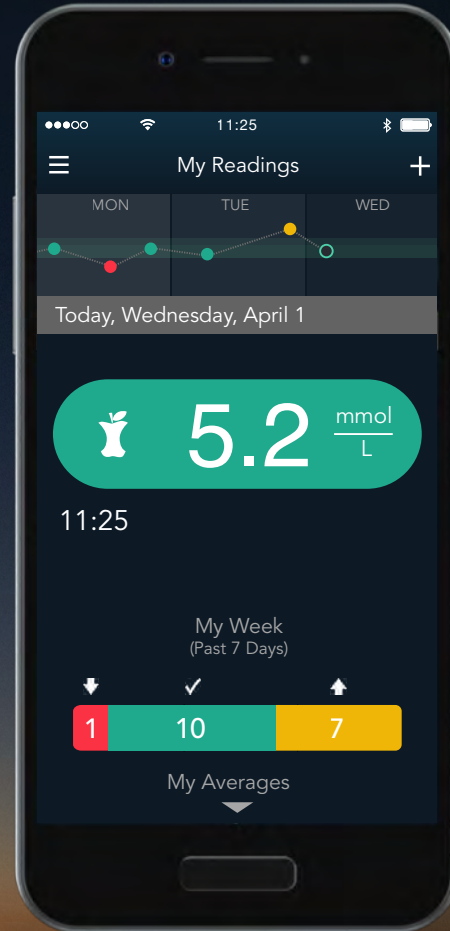

# Contour<sup>®</sup> plus ONE<sup>»</sup>

Blood Glucose  
Monitoring System

Pairing your  
**CONTOUR®PLUS ONE**  
smart meter with the  
**CONTOUR™DIABETES** app

Contour®  
plus **ONE**»  
Blood Glucose  
Monitoring System

Pair your **CONTOUR®PLUS ONE** meter and it will sync with the **CONTOUR™DIABETES app** whenever a Bluetooth connection is available.

Contour<sup>®</sup>  
plus **ONE**<sup>®</sup>  
Blood Glucose  
Monitoring System