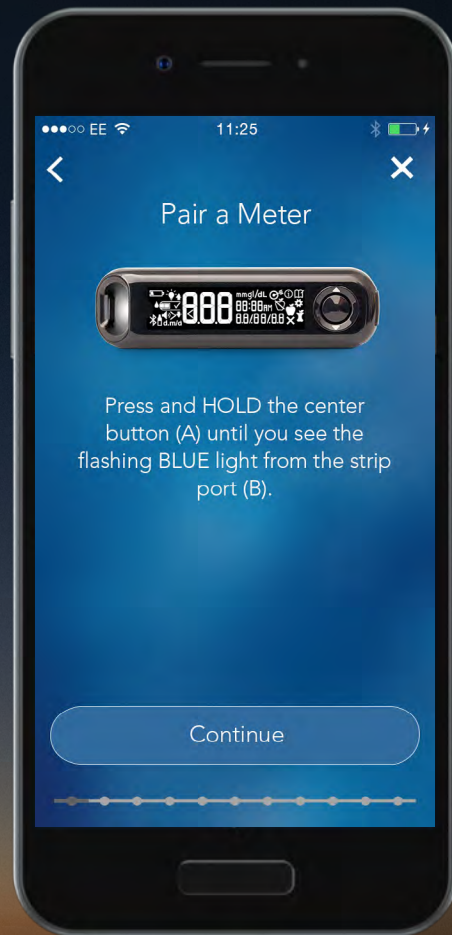

### Pairing Your Meter

Press and hold the center button on your **CONTOUR®PLUS ONE** meter and do not release until you see the flashing blue light from the strip port.

Select '**Continue**'.

Contour<sup>®</sup>  
plus **ONE**<sup>®</sup>  
Blood Glucose  
Monitoring System

### Pairing Your Meter

Press and hold the center button on your **CONTOUR®PLUS ONE** meter and do not release until you see the flashing blue light from the strip port.

Select '**Continue**'.

Contour<sup>®</sup>  
plus **ONE**<sup>™</sup>  
Blood Glucose  
Monitoring System