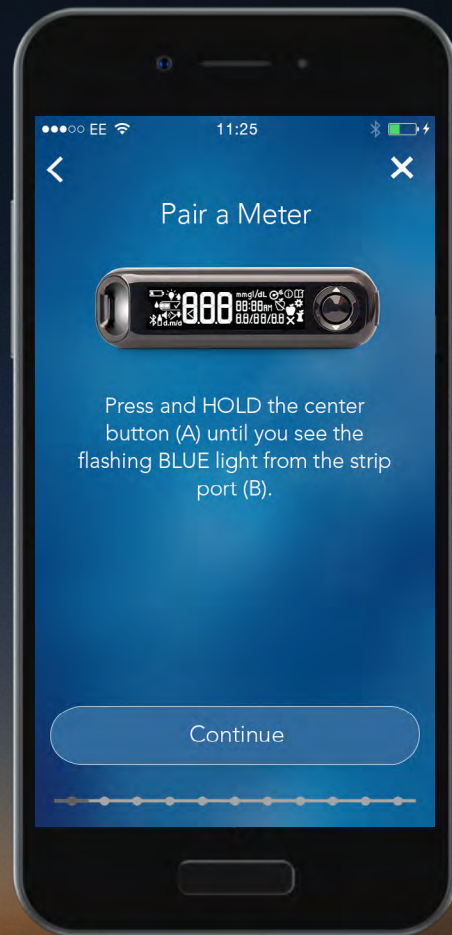

Select '**Continue**'.

Contour<sup>®</sup>  
plus **ONE**<sup>®</sup>  
Blood Glucose  
Monitoring System

3.

### Pairing Your Meter

Press and hold the center button on your **CONTOUR®PLUS ONE** meter and do not release until you see the flashing blue light from the strip port.

Select '**Continue**'.

Contour<sup>®</sup>  
plus **ONE**<sup>™</sup>  
Blood Glucose  
Monitoring System

### Pairing Your Meter

Press and hold the center button on your **CONTOUR®PLUS ONE** meter and do not release until you see the flashing blue light from the strip port.

Select '**Continue**'.

Contour<sup>®</sup>  
plus **ONE**<sup>®</sup>  
Blood Glucose  
Monitoring System