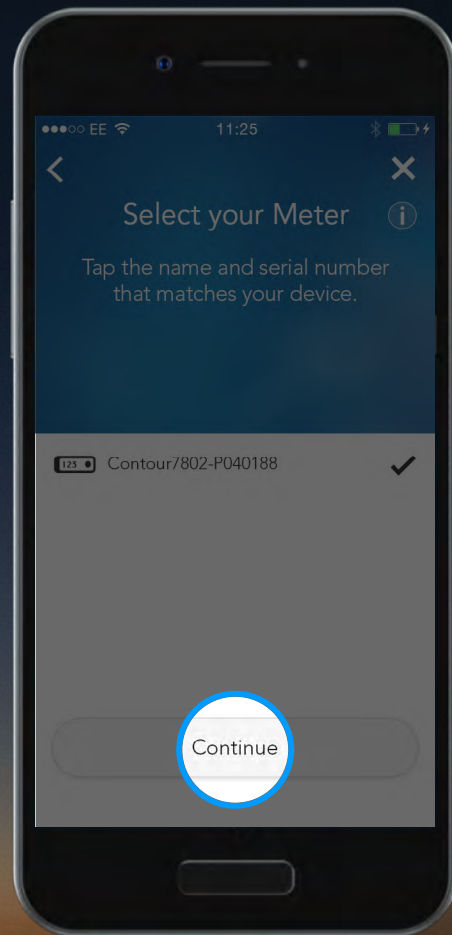

4.

Pairing Your Meter

Select your meter's serial number.

You can find the serial number on the label on the back of your meter.

Select **'Continue'**.

Contour®
plus **ONE**
Blood Glucose
Monitoring System