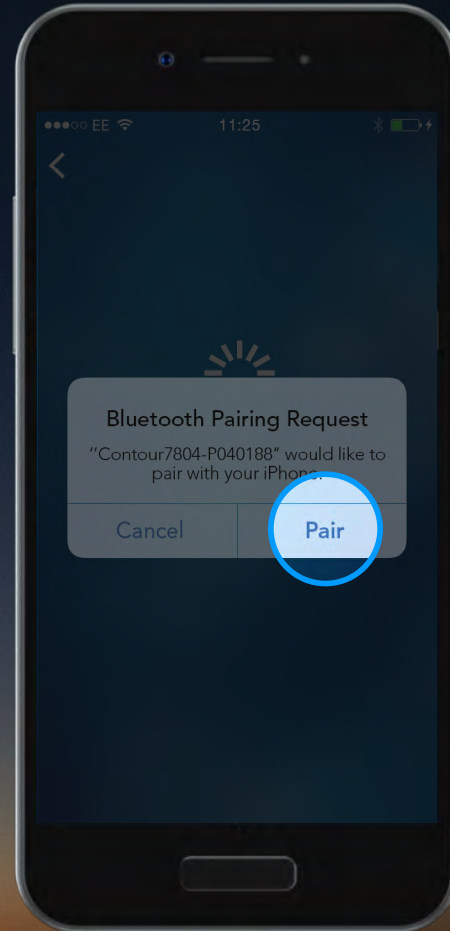

## Pairing Your Meter

The **CONTOUR DIABETES** app will now connect to the meter.

Contour<sup>®</sup>  
plus **ONE**»  
Blood Glucose  
Monitoring System

6.

## Pairing Your Meter

Select 'Pair' to confirm the pairing request.

Contour<sup>®</sup>  
plus ONE<sup>»</sup>  
Blood Glucose  
Monitoring System

6.