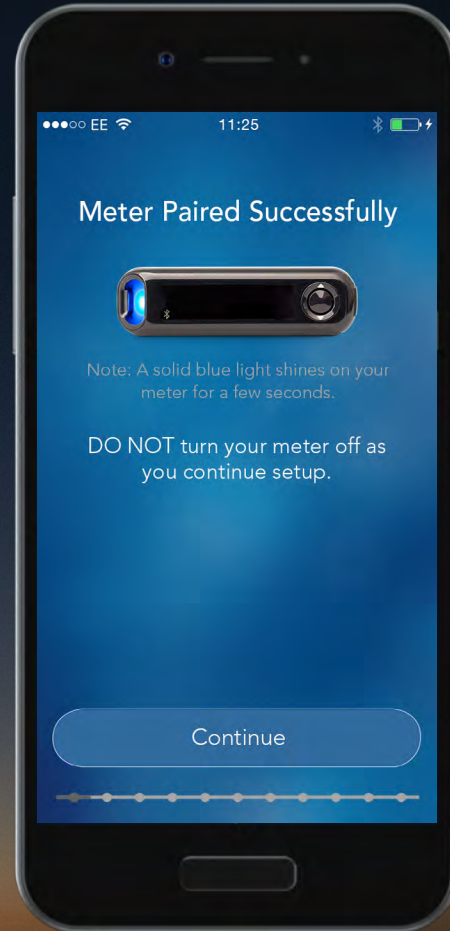

## Pairing Your Meter

Select 'Pair' to confirm the pairing request.

Contour<sup>®</sup>  
plus **ONE**<sup>™</sup>  
Blood Glucose  
Monitoring System

7.

## Pairing Your Meter

Once your meter is paired select 'Continue'.

You are now ready to set up your  
**CONTOUR DIABETES app.**

Contour<sup>®</sup>  
plus **ONE**<sup>™</sup>  
Blood Glucose  
Monitoring System