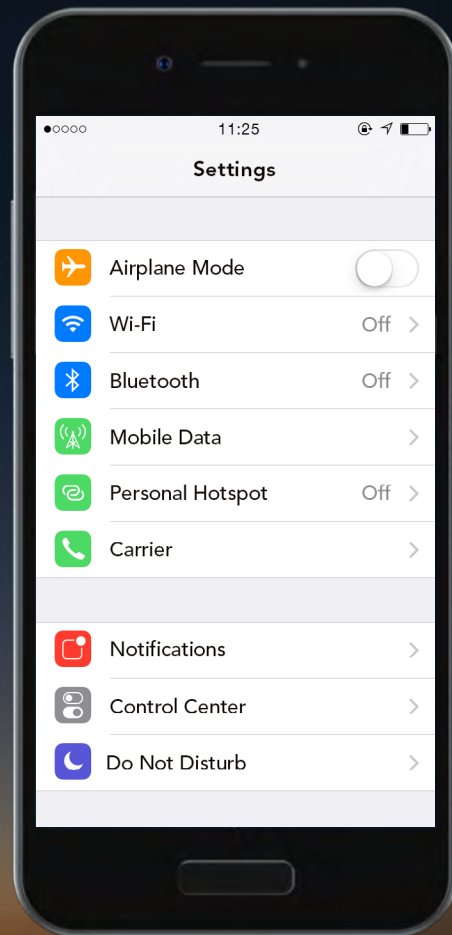

1.

Pairing your meter

Before you pair your **CONTOUR®PLUS ONE** meter, turn on Bluetooth in your mobile device.

Go to 'Settings' and then 'Bluetooth' and tap the 'toggle button' to turn on Bluetooth.

Contour
plus ONE
Blood Glucose
Monitoring System