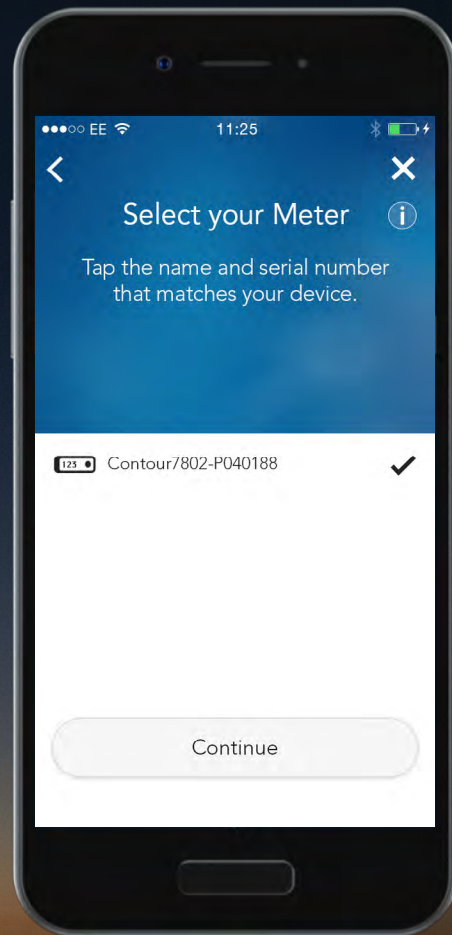

4.

Pairing Your Meter

Select your meter's serial number.

You can find the serial number on the label on the back of your meter.

Select **'Continue'**.

Contour®
plus ONE™
Blood Glucose
Monitoring System