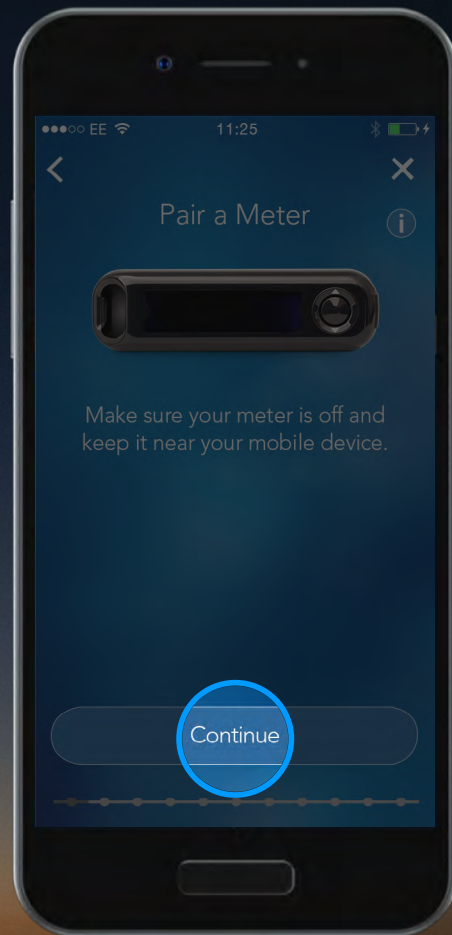

2.

Pairing Your Meter

In the **CONTOUR DIABETES** app, after you have set up an account you will be asked to pair a meter.

You are now ready to pair your meter. Turn off your meter and keep it near your mobile device.

Select '**Continue**'.

Contour®
plus **ONE**®
Blood Glucose
Monitoring System