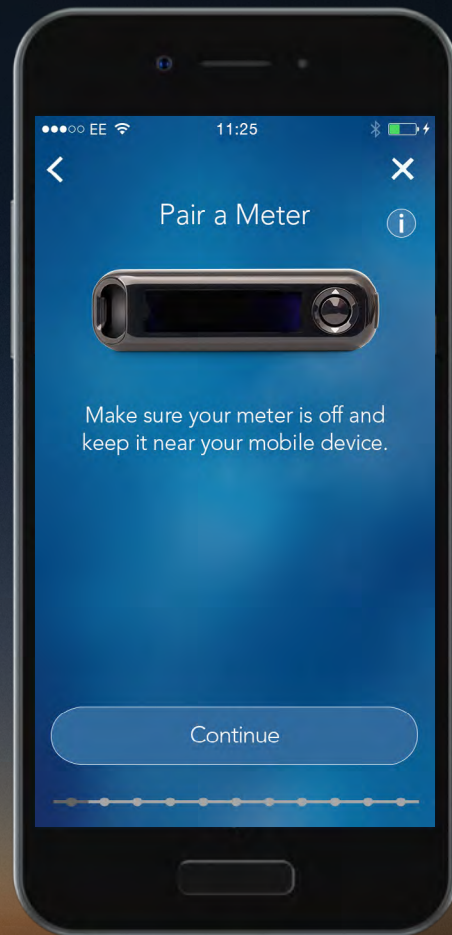

2.

Pairing Your Meter

In the **CONTOUR DIABETES** app, after you have set up an account you will be asked to pair a meter.

You are now ready to pair your meter. Turn off your meter and keep it near your mobile device.

Select '**Continue**'.

Contour®
plus **ONE**[»]
Blood Glucose
Monitoring System