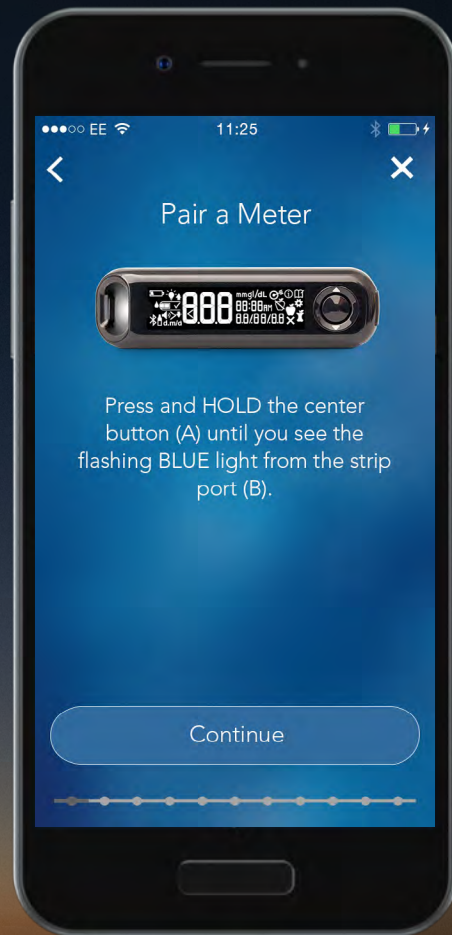

## Pairing Your Meter

In the **CONTOUR DIABETES** app, after you have set up an account you will be asked to pair a meter.

You are now ready to pair your meter. Turn off your meter and keep it near your mobile device.

Select '**Continue**'.

Contour<sup>®</sup>  
plus **ONE**<sup>®</sup>  
Blood Glucose  
Monitoring System

3.

### Pairing Your Meter

Press and hold the center button on your **CONTOUR®PLUS ONE** meter and do not release until you see the flashing blue light from the strip port.

Select '**Continue**'.

Contour<sup>®</sup>  
plus **ONE**<sup>™</sup>  
Blood Glucose  
Monitoring System