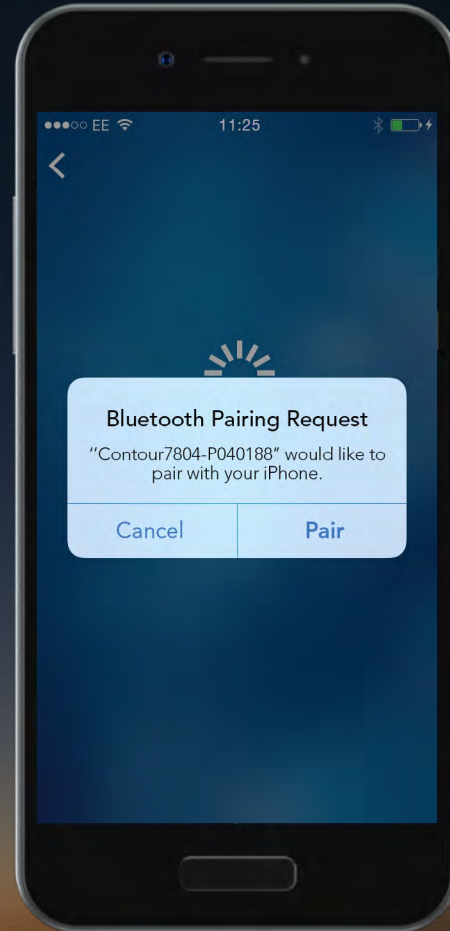

## Pairing Your Meter

The **CONTOUR DIABETES** app will now connect to the meter.

Contour<sup>®</sup>  
plus **ONE**»  
Blood Glucose  
Monitoring System

6.

## Pairing Your Meter

Select 'Pair' to confirm the pairing request.

Contour<sup>®</sup>  
plus ONE<sup>»</sup>  
Blood Glucose  
Monitoring System

6.