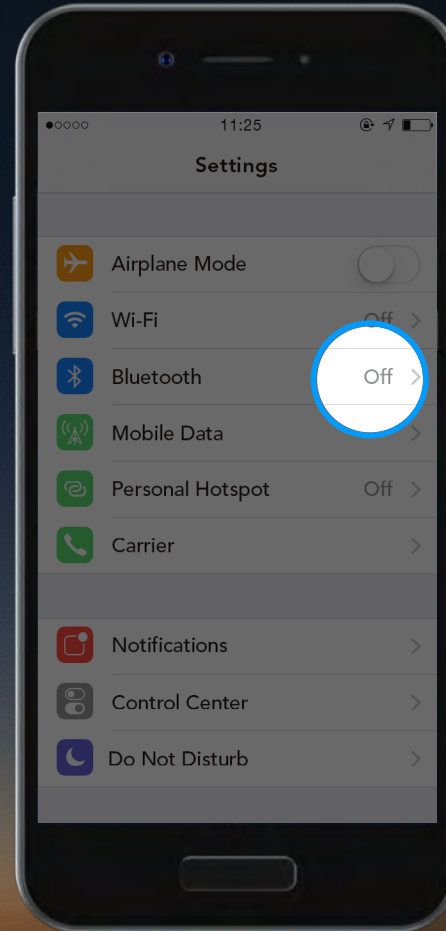

1.

Pairing your meter

Before you pair your **CONTOUR®PLUS ONE** meter, turn on Bluetooth in your mobile device.

Go to 'Settings' and then 'Bluetooth' and tap the 'toggle button' to turn on Bluetooth.

Contour®
plus ONE»
Blood Glucose
Monitoring System