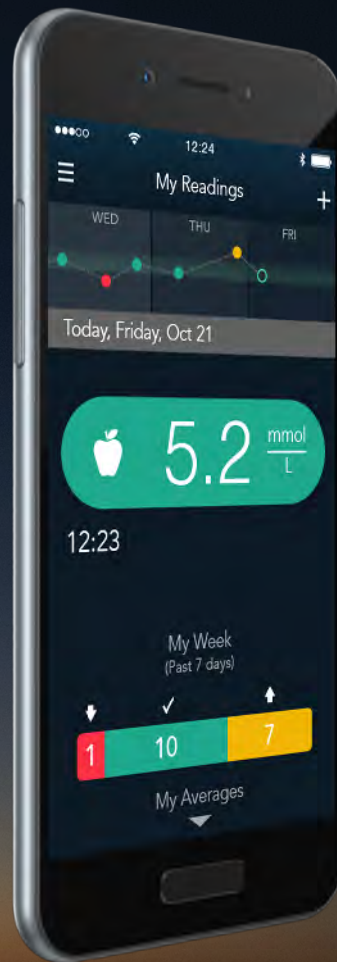

# Contour<sup>®</sup> plus ONE<sup>»</sup>

Blood Glucose  
Monitoring System

Pairing your  
**CONTOUR®PLUS ONE**  
smart meter with the  
**CONTOUR™DIABETES** app

Contour®  
plus **ONE**»  
Blood Glucose  
Monitoring System

Pair your **CONTOUR®PLUS ONE** meter and it will sync with the **CONTOUR™DIABETES app** whenever a Bluetooth connection is available.

Contour<sup>®</sup>  
plus **ONE**<sup>®</sup>  
Blood Glucose  
Monitoring System