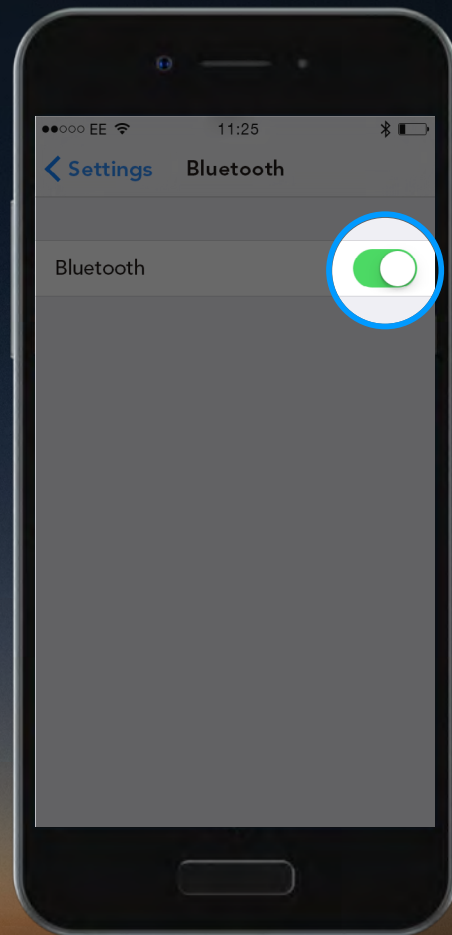

1.

Pairing your meter

Before you pair your **CONTOUR®PLUS ONE** meter, turn on Bluetooth in your mobile device.

Go to 'Settings' and then 'Bluetooth' and tap the 'toggle button' to turn on Bluetooth.

Contour®
plus **ONE**®
Blood Glucose
Monitoring System